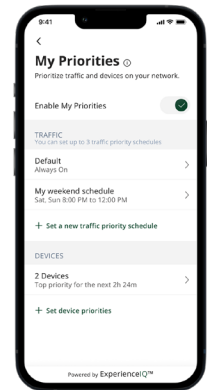

Device and Activity Priority

MyPriorities powered by ExperienceIQ™ gives you the power to set which devices should be prioritized over others. Plus you can prioritize by activity such as work to make sure your quality of service is maintained for things like Zoom or teams calls.