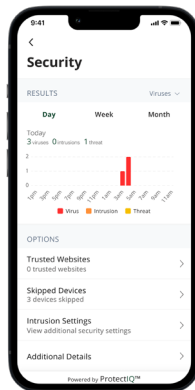

Your new and improved Wi-Fi experience is here

Introducing the new Jade **Wi-Fi** app design

New enhancements to your Wi-Fi experience are available with the updated version of the Jade **Wi-Fi** app. Download it today.

More details on page 2.

New Design

Attractive and intuitive, the new app makes it easier to create the tailored Wi-Fi experience you want.

People, Places and Things

You can easily create profiles, group devices by location and connect new devices.

Usage, insights and control

Proactively identifies and alerts you on ways to enhance device connectivity. Now from a single profile you can monitor usage, pause the internet, add time limits and content restrictions and check signal strength.

Safe, secure, peace of mind

The new security dashboard powered by ProtectIQ™ shows you total threats, intrusions, viruses blocked over time. You even can see protected devices and total protection uptime.