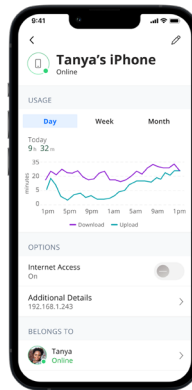

Your new and improved Wi-Fi experience is here

Introducing the new Jade **Wi-Fi** app design

New enhancements to your Wi-Fi experience are available with the updated version of the Jade **Wi-Fi** app. Download it today.

More details on page 2.

New Design

Attractive and intuitive, the new app makes it easier to create the tailored Wi-Fi experience you want.

People, Places and Things

You can easily create profiles, group devices by location and connect new devices.

Usage, insights and control

Proactively identifies and alerts you on ways to enhance device connectivity. Now from a single profile you can monitor usage, pause the internet, add time limits and content restrictions and check signal strength.