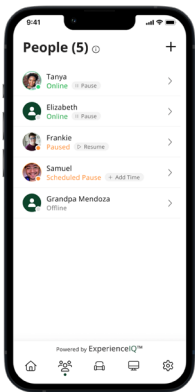

Your new and improved Wi-Fi experience is here

Introducing the new Jade **Wi-Fi** app design

New enhancements to your Wi-Fi experience are available with the updated version of the Jade **Wi-Fi** app. Download it today.

More details on page 2.

New Design

Attractive and intuitive, the new app makes it easier to create the tailored Wi-Fi experience you want.

People, Places and Things

You can easily create profiles, group devices by location and connect new devices.

Usage, insights and control

Proactively identifies and alerts you on ways to enhance device connectivity. Now from a single profile you can monitor usage, pause the internet, add time limits and content restrictions and check signal strength.