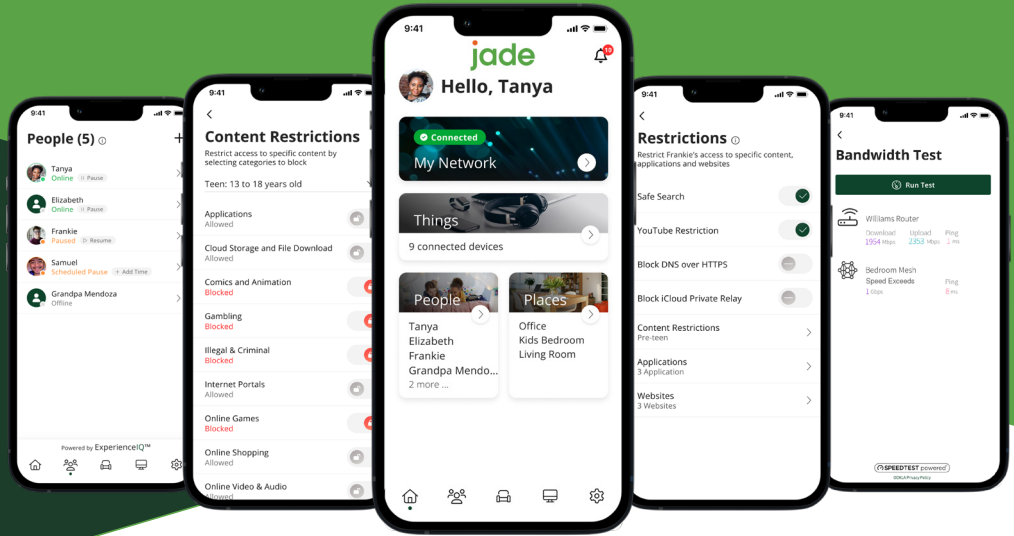

Your new and improved Wi-Fi experience is here

Introducing the new Jade **Wi-Fi** app design

New enhancements to your Wi-Fi experience are available with the updated version of the Jade **Wi-Fi** app. Download it today.

More details on page 2.

New Design

Attractive and intuitive, the new app makes it easier to create the tailored Wi-Fi experience you want.

People, Places and Things

You can easily create profiles, group devices by location and connect new devices.

Usage, insights and control

Proactively identifies and alerts you on ways to enhance device connectivity. Now from a single profile you can monitor usage, pause the internet, add time limits and content restrictions and check signal strength.

Safe, secure, peace of mind

The new security dashboard powered by ProtectIQ™ shows you total threats, intrusions, viruses blocked over time. You even can see protected devices and total protection uptime.